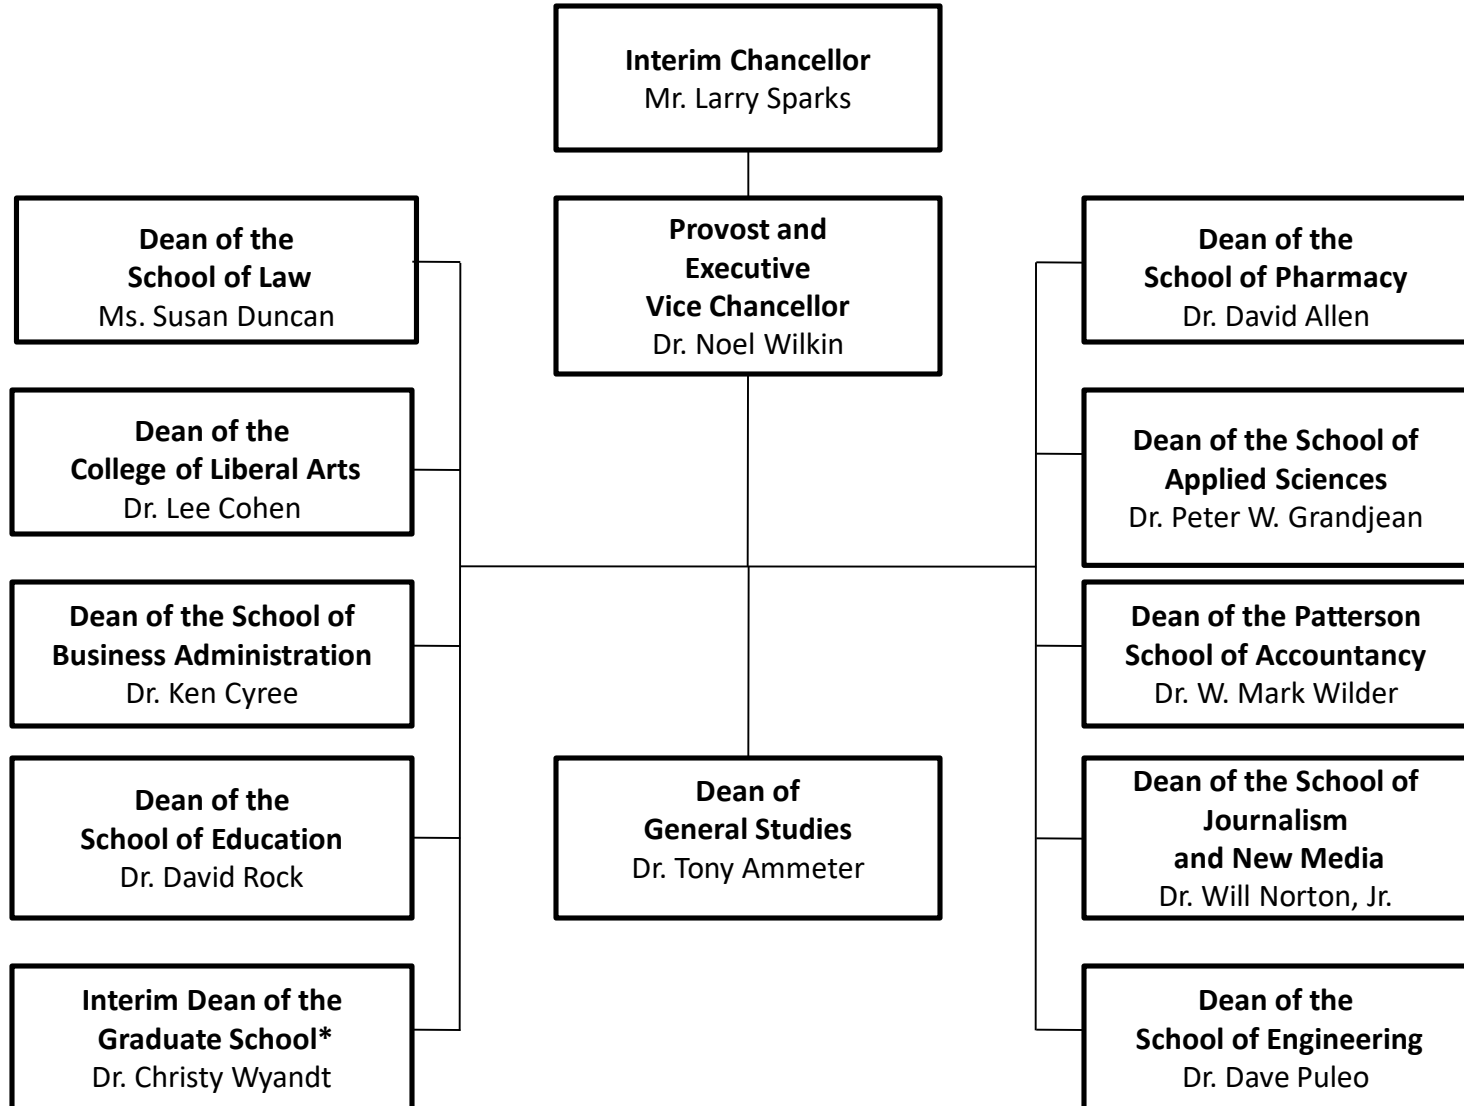

# The University of Mississippi Organization Chart for the Oxford Campus Academic Deans

\*Dr. Annette Kluck will assume the role of Dean of the Graduate School March 1, 2019