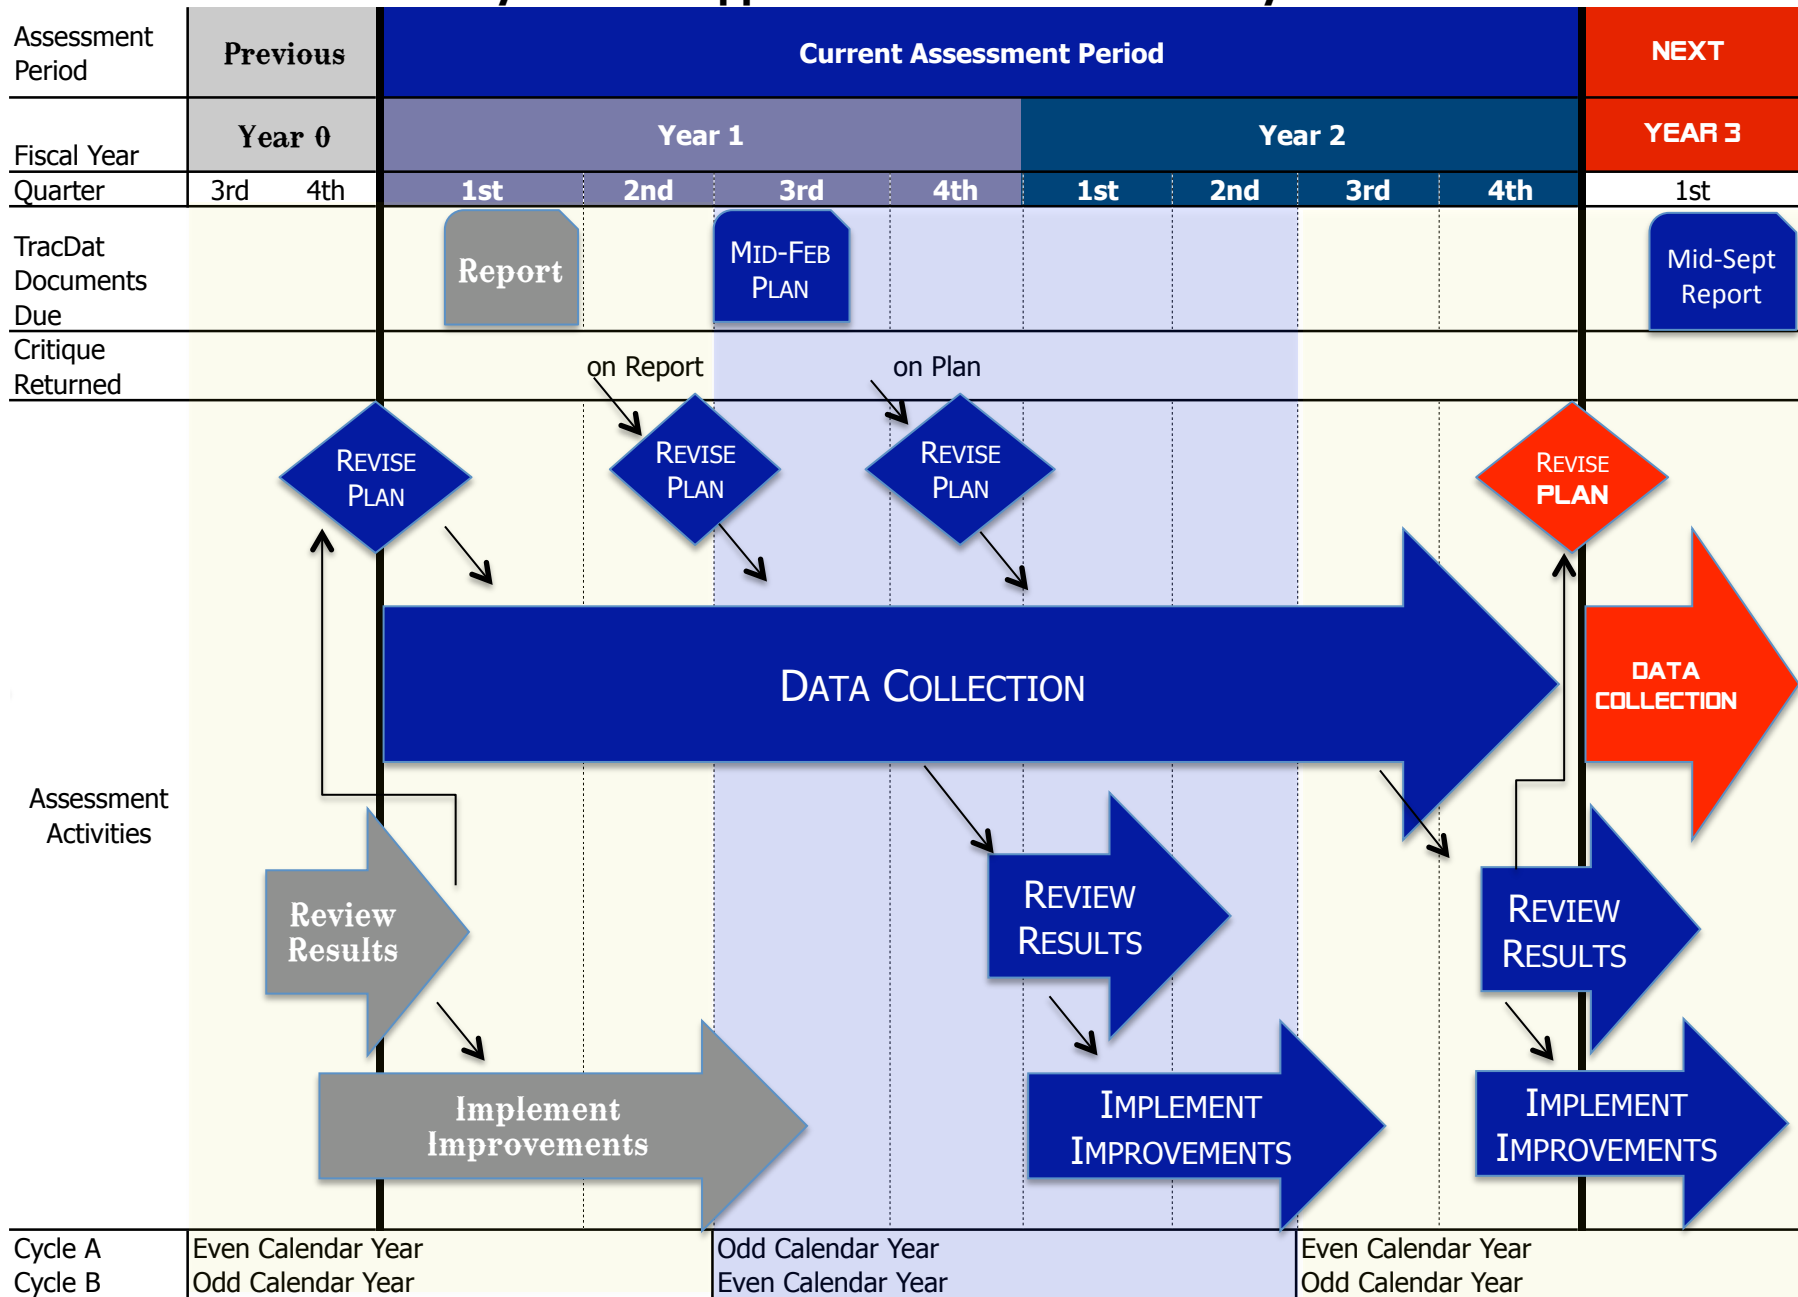

University of Mississippi - Instructional Programs Assessment Cycle Time-Line

Official Cycle - September 1 - August 30; traditionally Instructional Programs assess during 2 Academic Years

University of Mississippi - AES Units Assessment Cycle Time-Line

Official Cycle - September 1 - August 30; often Administrative & Educational Support units access during 2 Fiscal Years