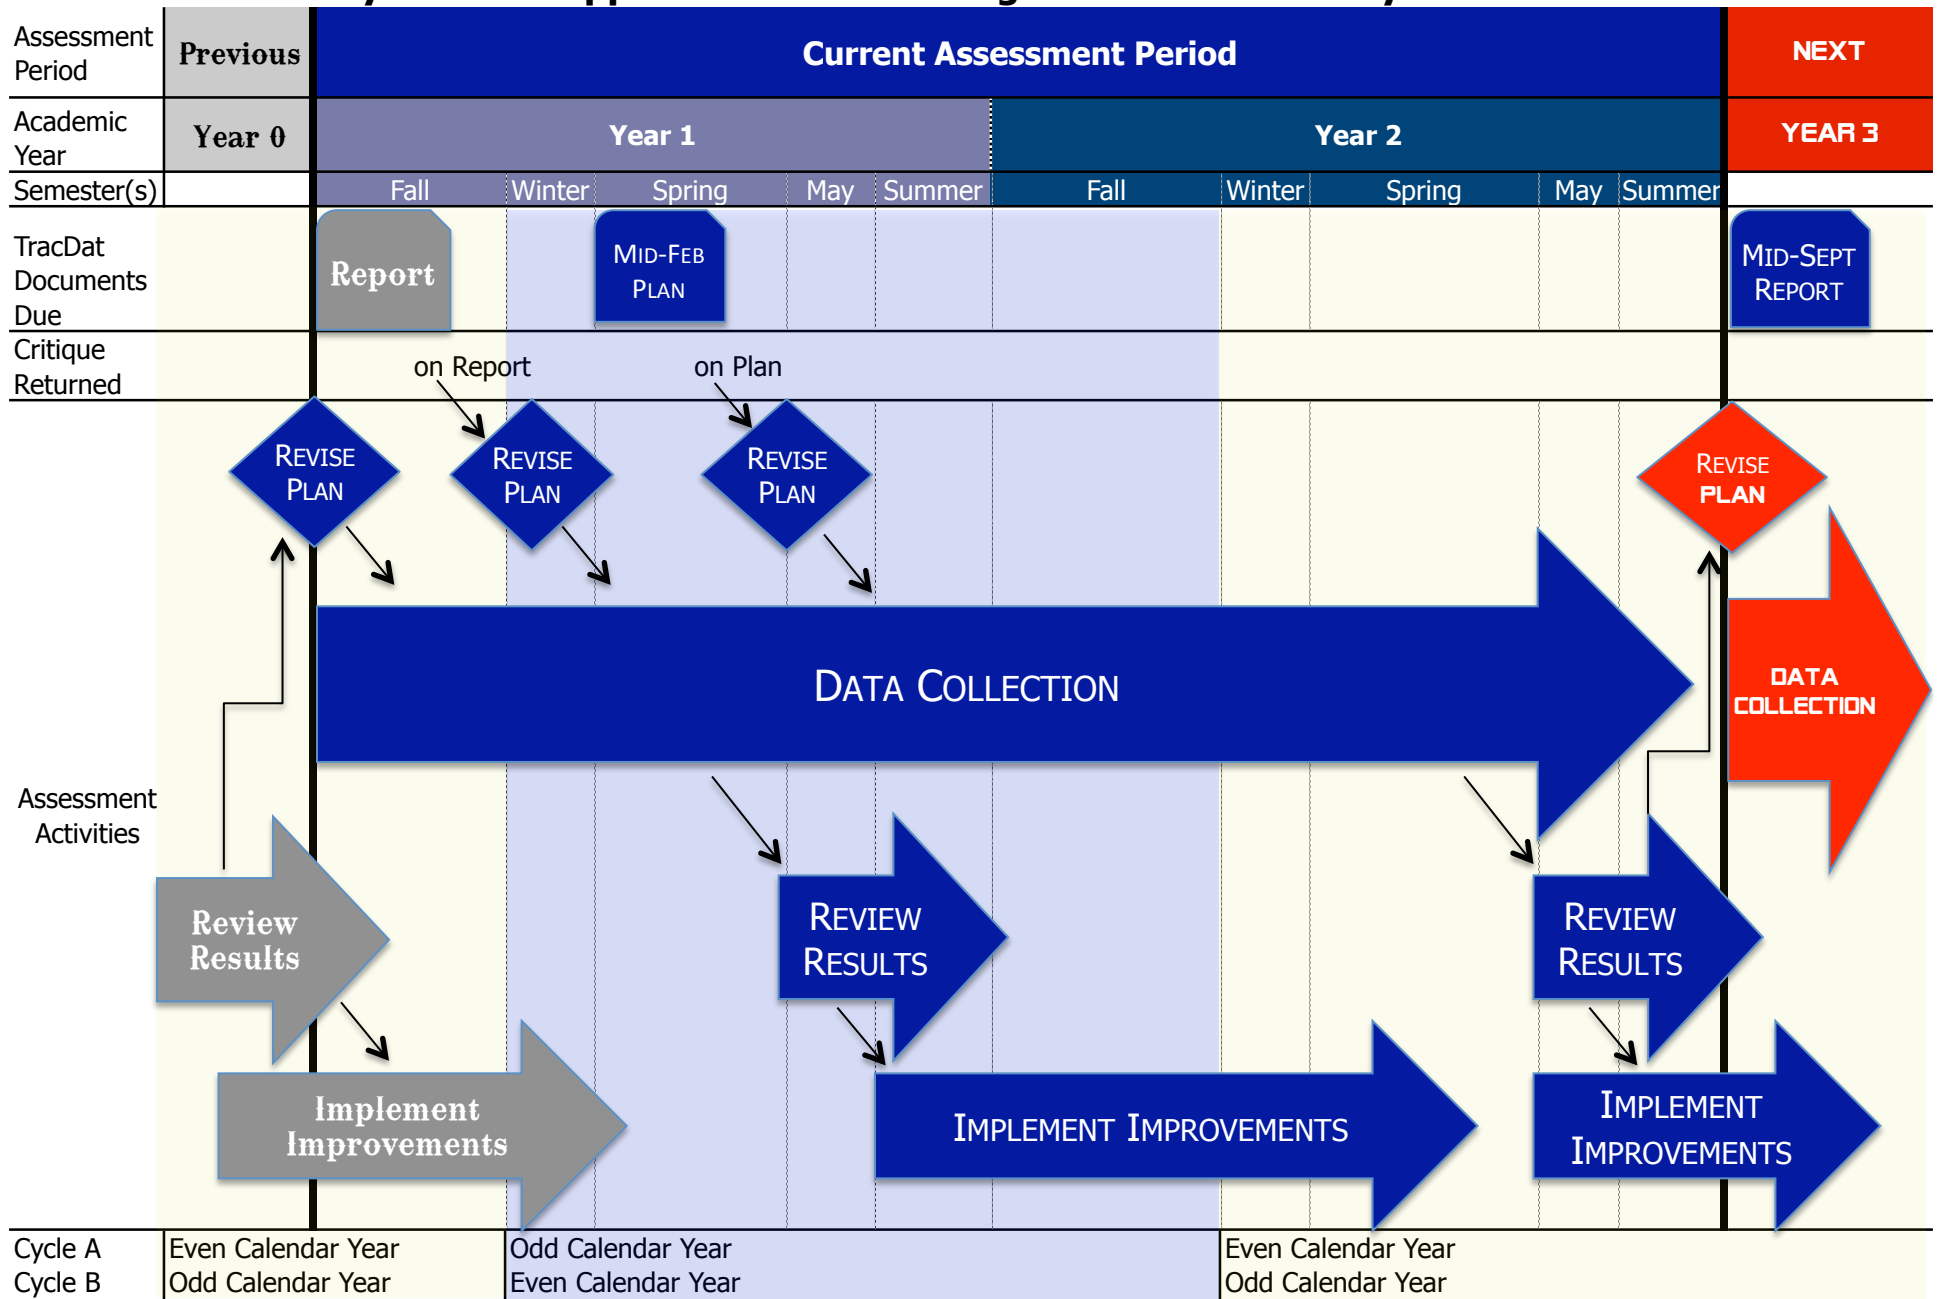

University of Mississippi - Instructional Programs Assessment Cycle Time-Line

Official Cycle - September 1 - August 30; traditionally Instructional Programs assess during 2 Academic Years

University of Mississippi - AES Units Assessment Cycle Time-Line

Official Cycle - September 1 - August 30; often Administrative & Educational Support units access during 2 Fiscal Years