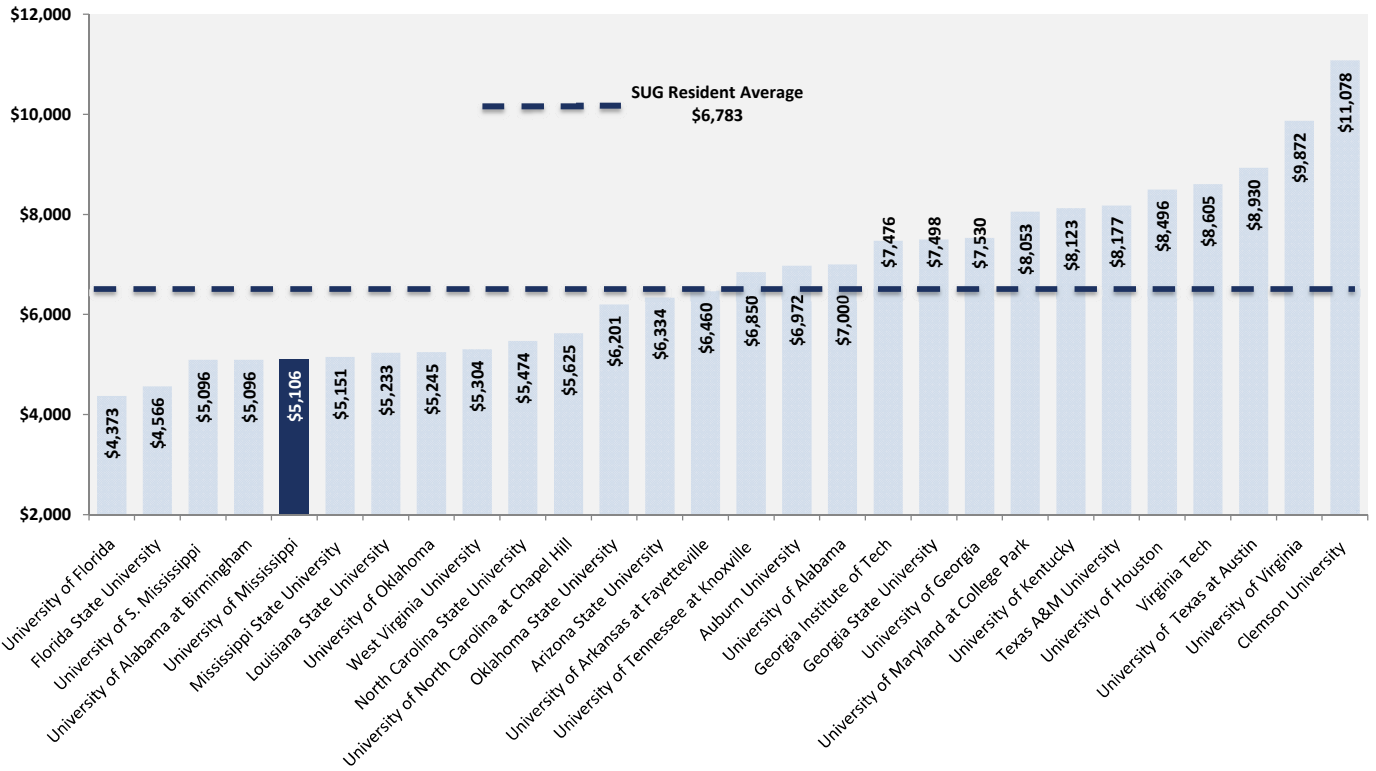

**THE UNIVERSITY OF MISSISSIPPI  
UNDERGRADUATE, GRADUATE, AND LAW SCHOOL TUITION AND FEES**

**Undergraduate Resident Tuition  
2009-2010**

**Undergraduate Non-Resident Tuition  
2009-2010**

Different scales used.

Data from the University of Delaware, University of South Carolina and Texas Tech University is not available.

**THE UNIVERSITY OF MISSISSIPPI  
UNDERGRADUATE, GRADUATE, AND LAW SCHOOL TUITION AND FEES**