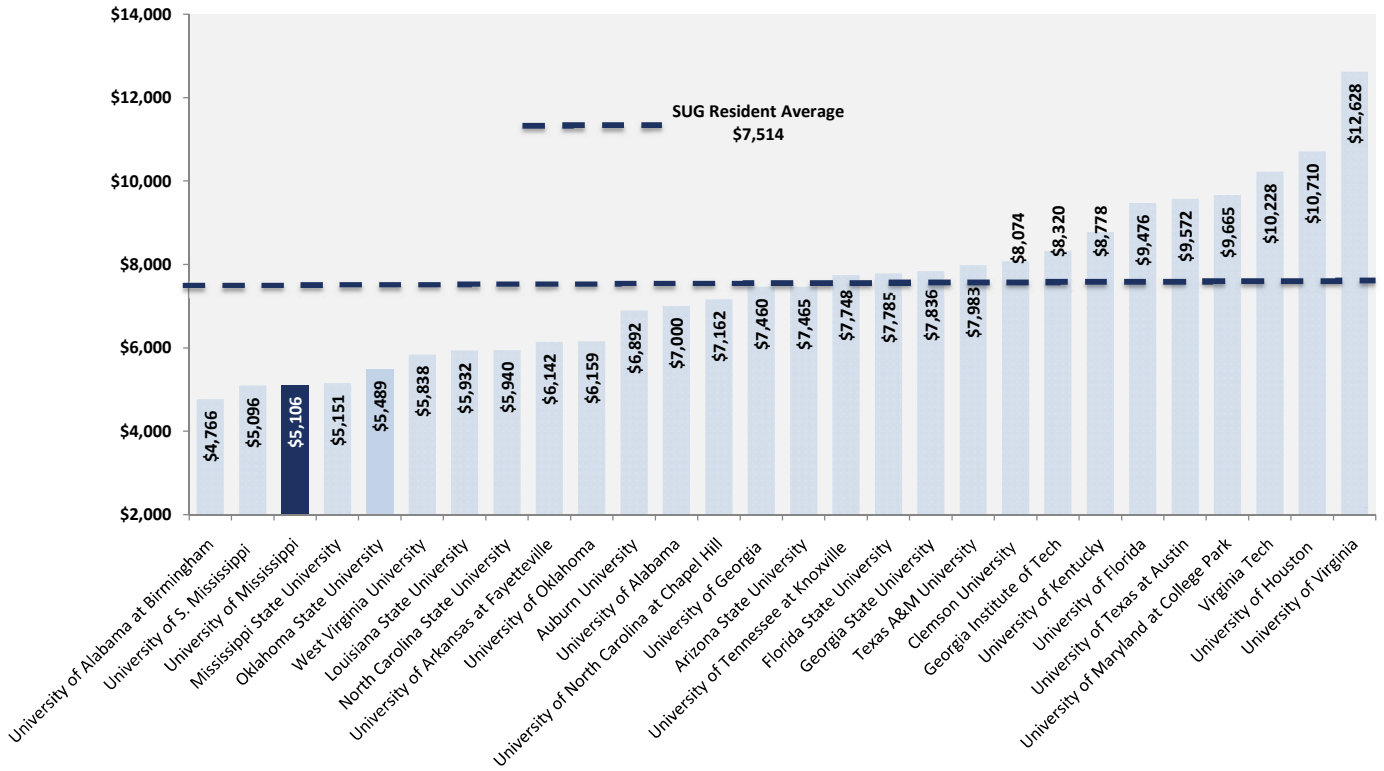

**THE UNIVERSITY OF MISSISSIPPI
UNDERGRADUATE, GRADUATE, AND LAW SCHOOL TUITION AND FEES**

**Graduate Resident Tuition
2009-2010**