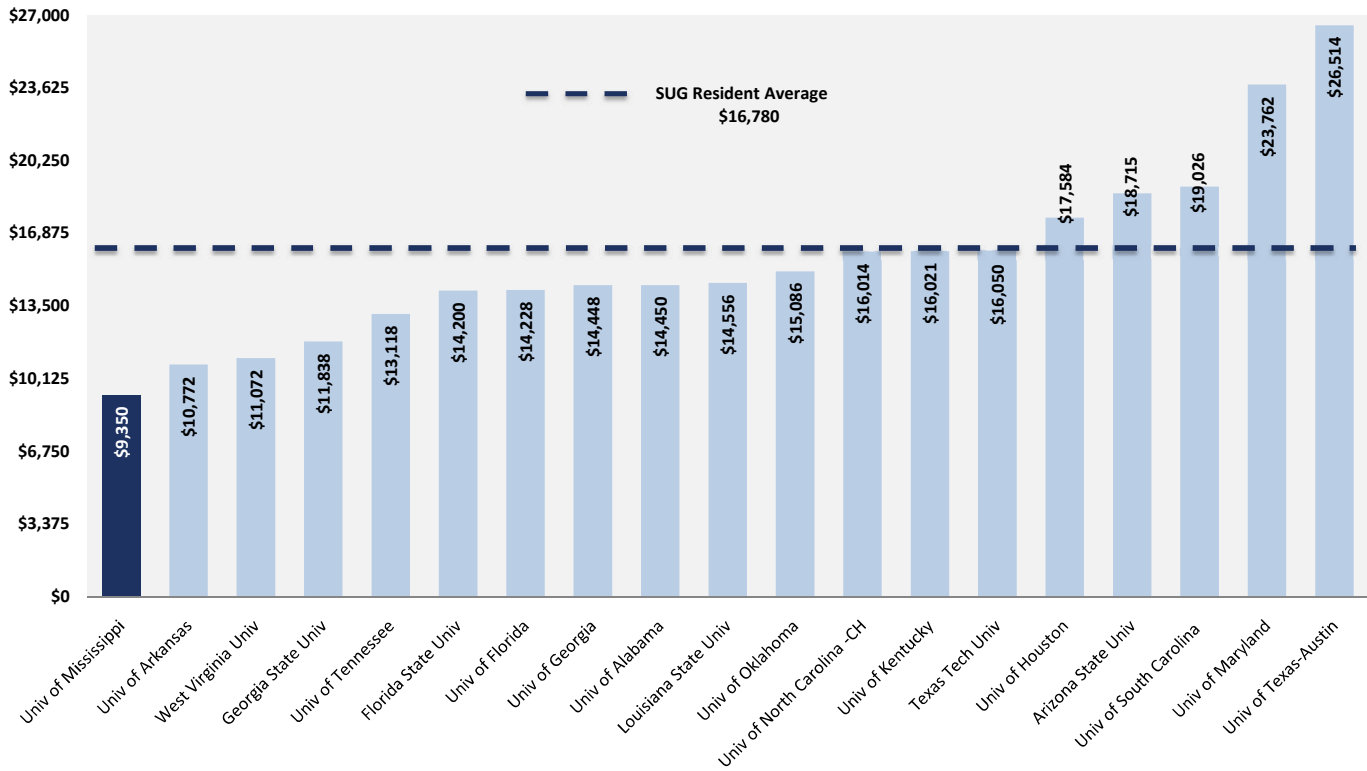

**Graduate Resident Tuition  
2009-2010**

**Graduate Non-Resident Tuition  
2009-2010**

Different scales used.

Data from the University of Delaware, University of South Carolina and Texas Tech University is not available.

**THE UNIVERSITY OF MISSISSIPPI  
UNDERGRADUATE, GRADUATE, AND LAW SCHOOL TUITION AND FEES**

**Law Resident Tuition  
2009-2010**

**Law Non-Resident Tuition  
2009-2010**