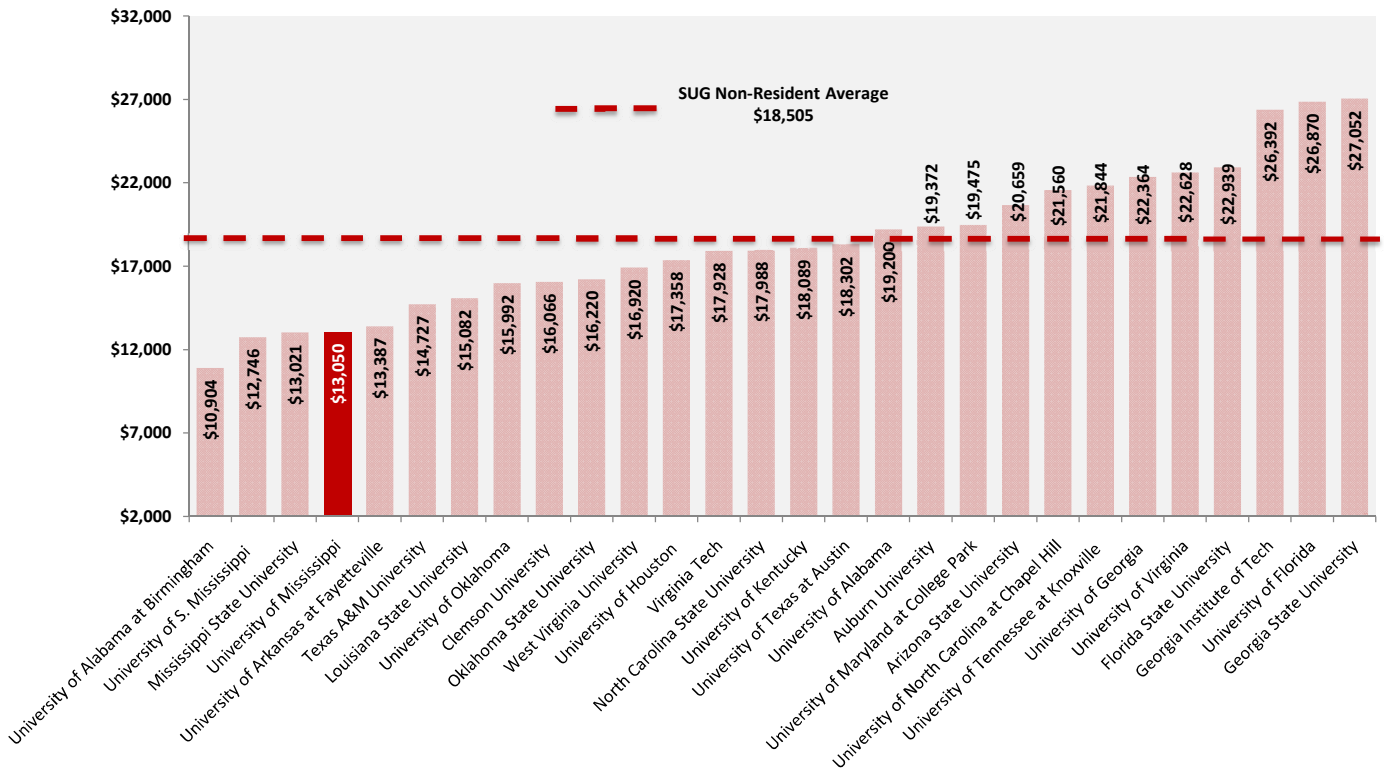

**Graduate Non-Resident Tuition
2009-2010**

Different scales used.

Data from the University of Delaware, University of South Carolina and Texas Tech University is not available.