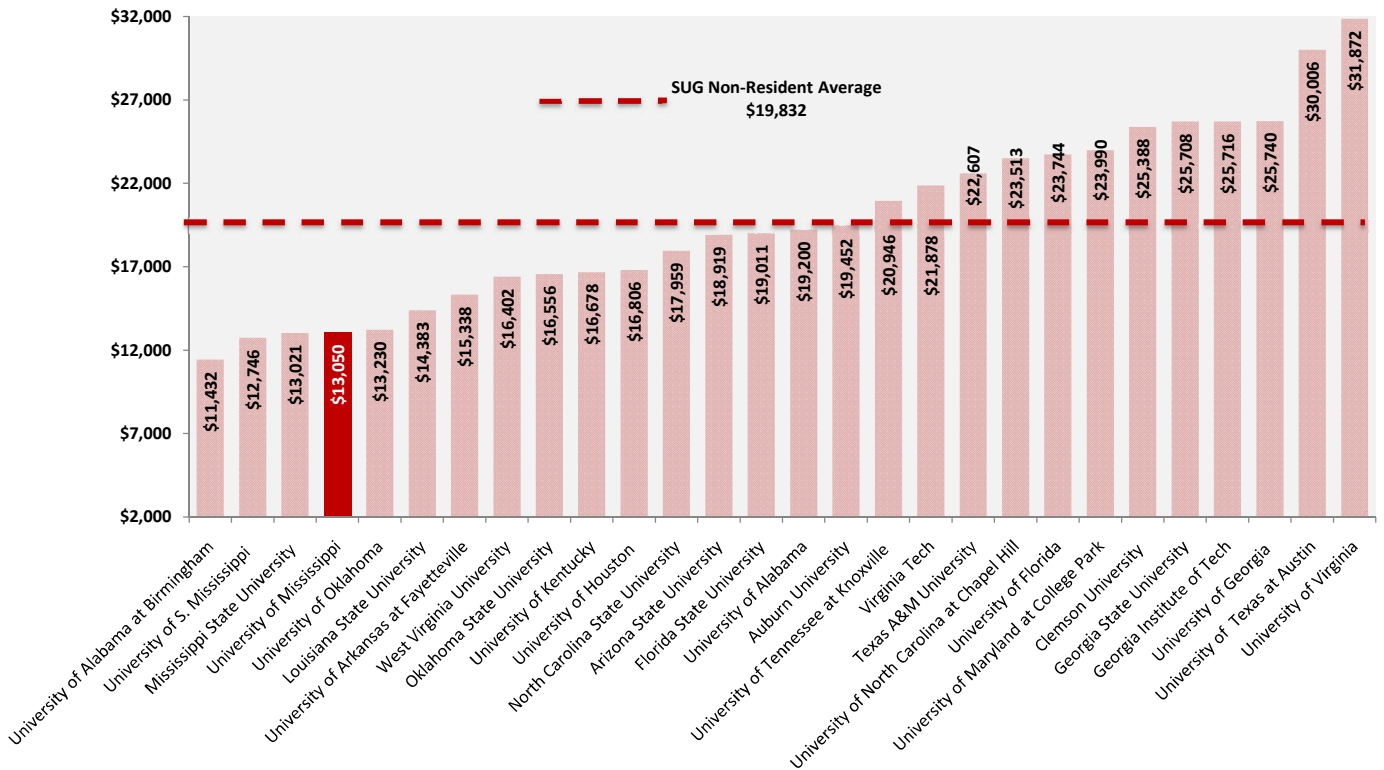

**THE UNIVERSITY OF MISSISSIPPI  
UNDERGRADUATE, GRADUATE, AND LAW SCHOOL TUITION AND FEES**

**Undergraduate Resident Tuition  
2009-2010**

**Undergraduate Non-Resident Tuition  
2009-2010**

Different scales used.

Data from the University of Delaware, University of South Carolina and Texas Tech University is not available.

**THE UNIVERSITY OF MISSISSIPPI  
UNDERGRADUATE, GRADUATE, AND LAW SCHOOL TUITION AND FEES**